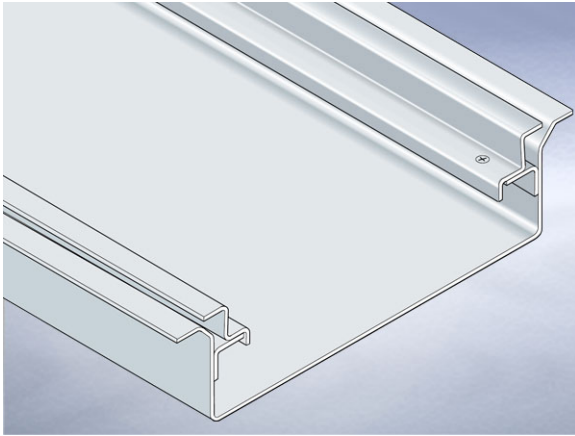

Product Details

SVF Channel

Technical Data

Dimensions:

-

Materials - Stainless steel

General Description:

Stainless Steel Sheet Vinyl Flooring Channel. Stainless steel clamp ensures watertight connection, access to channel and outlet is easily achieved without disturbing the floor covering. Note: Minimum grating width for use with a SVF channel is 80mm.

Options:

To specify an option, add option letter(s) as a suffix to the Spec. Code

B - filter bucket

T - with optional tile upstand

Materials:

Stainless Steel - Austenitic Grade 304 (Grade 316 optional on most products): Used for bodies, gratings, funnels, access covers, filter buckets and fixings. A corrosion-resistant metal containing significant amounts of nickel and chromium; AISI grade 304 stainless steel is used as standard, which is suitable for general use in and around buildings including most coastal locations. In applications such as swimming pools or having an aggressive atmosphere, grade 316 is recommended and is available optionally (if available, code 'M' will be listed under 'Options'). An even higher grade may be required for applications in highly corrosive environments including where exposure to seawater may be anticipated. Clean with soap and warm water rinse and wipe dry. Gratings may also be cleaned in certain dishwashers. Under no circumstances treat with metal scouring pads, metal scrapers or wire wool as these will contaminate surfaces leaving rust spots. Take care to cover stainless steel items when site work is going on, to avoid contamination with rust-inducing particles such as when mild steel or cast iron items are being cut.