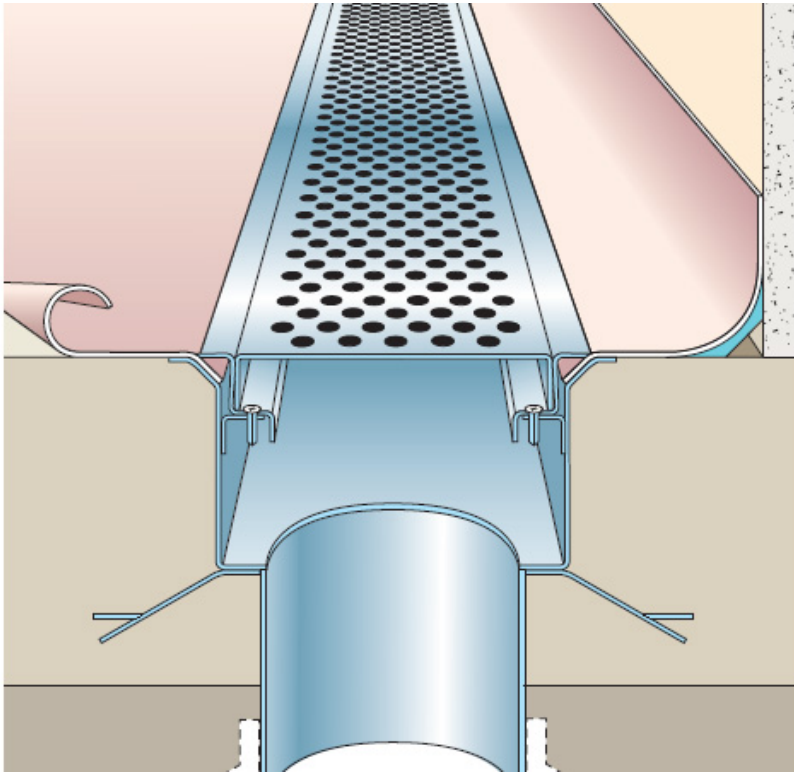

Typical Installation for SVF:

Note: This illustration may show a similar Wade Product - it is intended to show the general installation type only.

Dimensioned Section for SVF: