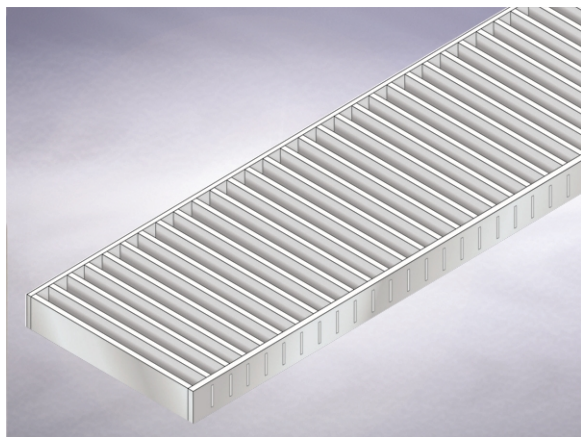

Product Details

SS6150D5 Channel Grating

Technical Data

Dimensions:

150 x 500 overall size

10 - grating aperture width

50 - Depth

Free Area - 450 per metre

Materials - Stainless steel

Load Rating Class - P400

General Description:

150 wide x 500 long Stainless Steel Bar Channel Grating with 10mm grating aperture width . For use in heavy load bearing areas, bar gratings can be manufactured to suit particular applications. CE marked and type tested to BS EN 1433.