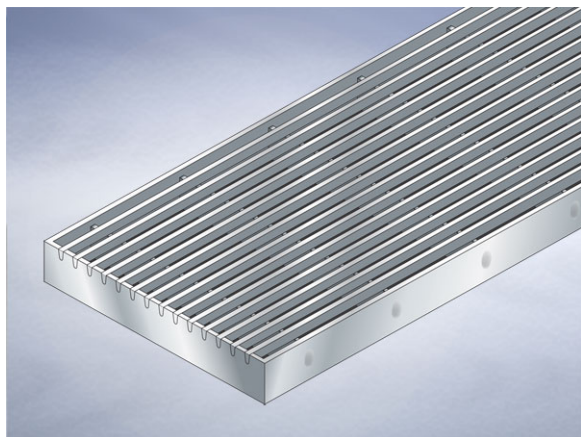

### SS3080B5 Channel Grating

### Technical Data

**Dimensions:**

80 x 500 overall size  
5 - grating aperture width  
20 - Depth

**Free Area** - 410 per metre

**Materials** - Stainless steel

**Load Rating Class** - B125

**Weight** - 1.4 kg

**General Description:**

80 wide x 500 long Stainless Steel Streamline Channel Grating (Suited for pedestrian and car parking areas) with 5mm grating aperture width. Reverse wedge profile reduces incidence of blocked gratings. CE marked and type tested to BS EN 1433.