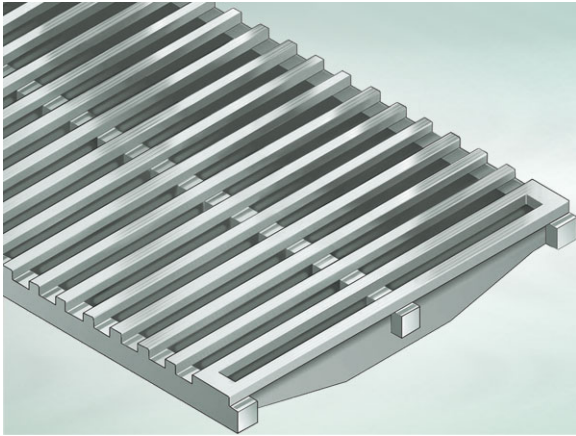

Product Details

SA16330 Channel Grating

Technical Data

Dimensions:

300 x 483 overall size

12 - grating aperture width

15 - Depth

Free Area - 1440 per metre

Materials - Aluminium

Load Rating Class - A15

Weight - 2.9 kg

General Description:

300 wide x 483 long Aluminium Standard Slot Channel Grating with 12mm grating aperture width . Gratings for use in low priority pedestrian areas. CE marked and type tested to BS EN 1433.

Materials:

Aluminium: Used for parapet gratings and grease converter covers. A light, corrosion resistant and maintenance free material; may be cleaned using standard floor cleaning solutions.

All dimensions are in millimetres unless stated. In line with general practice all dimensions shown are nominal.