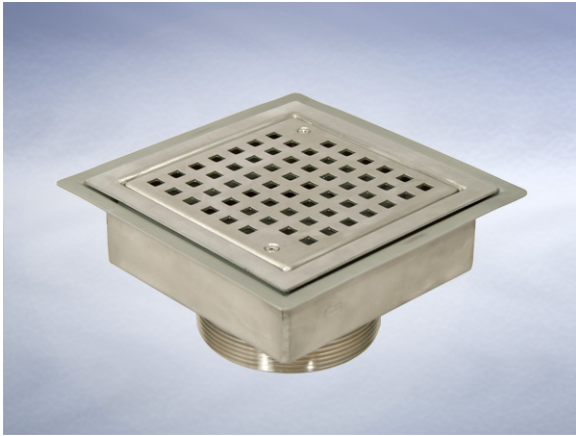

Product Details

L3902 Grating

Technical Data

Dimensions:

223 square at finish level
250 square overall size
98 - Overall Height

Connection - 4" NPSM Vari-Level thread

Materials - Stainless steel

Weight - 3.89 kg

General Description:

250 Square Stainless Steel Vari-Level Grating (Smooth Perforated), for use with flexible sheet floor covering, such as vinyl, with 4" NPSM vertical outlet.

Options:

To specify an option, add option letter(s) as a suffix to the Spec. Code

H - fitted with Pin Torx screws for security applications, Pin Hex screws for Stainless Steel 316 items

M - grade 316 stainless steel

P - has a polished finish

Materials:

Stainless Steel - Austenitic Grade 304 (Grade 316 optional on most products): Used for bodies, gratings, funnels, access covers, filter buckets and fixings. A corrosion-resistant metal containing significant amounts of nickel and chromium; AISI grade 304 stainless steel is used as standard, which is suitable for general use in and around buildings including most coastal locations. In applications such as swimming pools or having an aggressive atmosphere, grade 316 is recommended and is available optionally (if available, code 'M' will be listed under 'Options'). An even higher grade may be required for applications in highly corrosive environments including where exposure to seawater may be anticipated. Clean with soap and warm water rinse and wipe dry. Gratings may also be cleaned in certain dishwashers. Under no circumstances treat with metal scouring pads, metal scrapers or wire wool as these will contaminate surfaces leaving rust spots. Take care to cover stainless steel items when site work is going on, to avoid contamination with rust-inducing particles such as when mild steel or cast iron items are being cut.