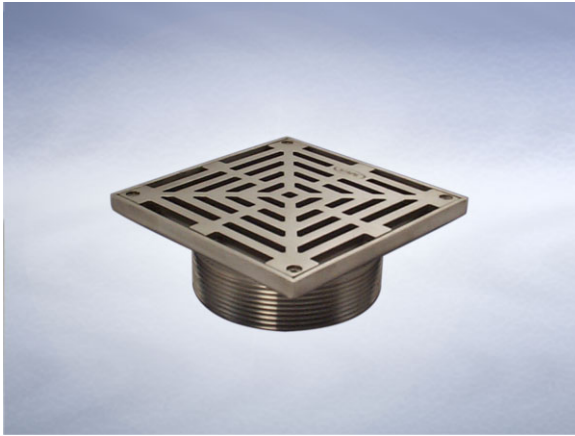

Product Details

L2106 Grating

Technical Data

Dimensions:

147 square at finish level

57 - Overall Height

Connection - 4" NPSM Vari-Level thread

Free Area - 82cm²

Materials - Stainless steel

Load Rating Class - L15

Weight - 1.4 kg

General Description:

147 Square Stainless Steel Vari-Level Grating, for use with tiles, marble, terrazzo, resin etc. flooring (Square Grating), with 4" NPSM dia. vertical outlet. For use in high specification applications including food preparation, prison cells, showers and areas where high corrosion resistance is a requirement.

Options:

To specify an option, add option letter(s) as a suffix to the Spec. Code

H - fitted with Pin Torx screws for security applications, Pin Hex screws for Stainless Steel 316 items

M - grade 316 stainless steel

P - has a polished finish

Materials:

Stainless Steel - Austenitic Grade 304 (Grade 316 optional on most products): Used for bodies, gratings, funnels, access covers, filter buckets and fixings. A corrosion-resistant metal containing significant amounts of nickel and chromium; AISI grade 304 stainless steel is used as standard, which is suitable for general use in and around buildings including most coastal locations. In applications such as swimming pools or having an aggressive atmosphere, grade 316 is recommended and is available optionally (if available, code 'M' will be listed under 'Options'). An even higher grade may be required for applications in highly corrosive environments including where exposure to seawater may be anticipated. Clean with soap and warm water rinse and wipe dry. Gratings may also be cleaned in certain dishwashers. Under no circumstances treat with metal scouring pads, metal scrapers or wire wool as these will contaminate surfaces leaving rust spots. Take care to cover stainless steel items when site work is going on, to avoid contamination with rust-inducing particles such as when mild steel or cast iron items are being cut.