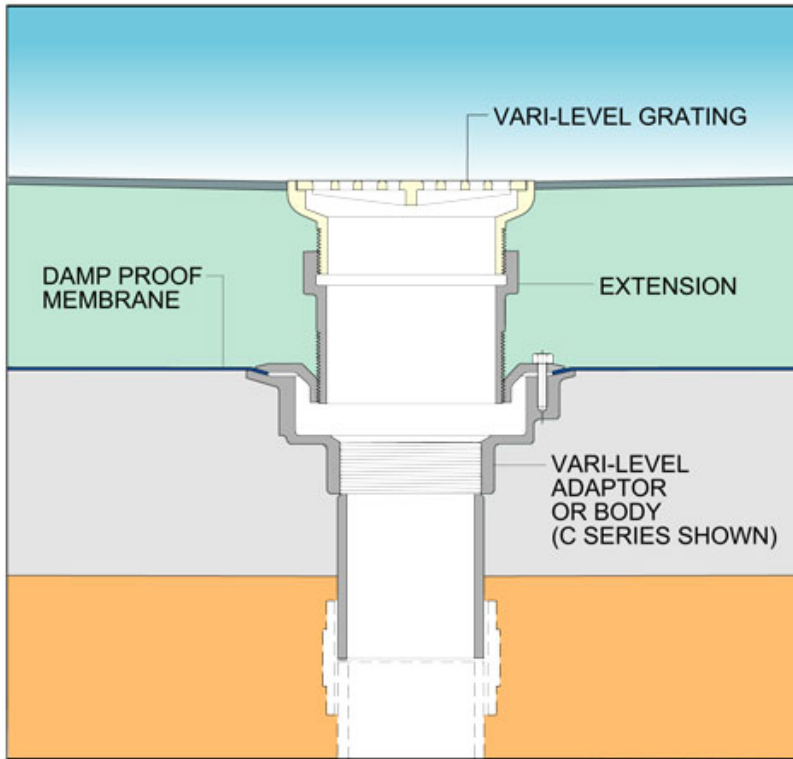

Typical Installation for L2106:

Note: This illustration may show a similar Wade Product - it is intended to show the general installation type only.