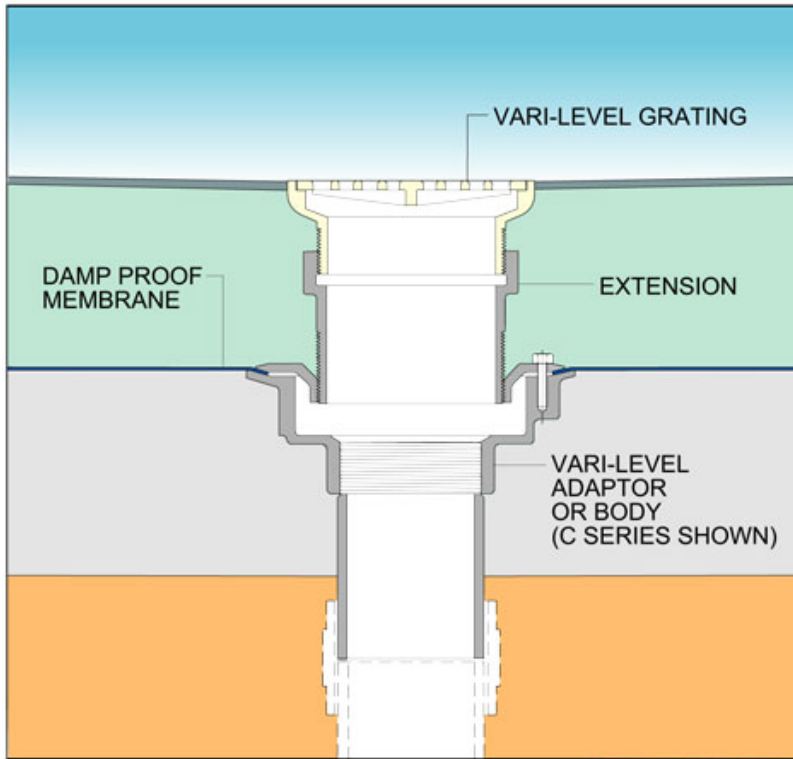

Typical Installation for K5202:

Note: This illustration may show a similar Wade Product - it is intended to show the general installation type only.