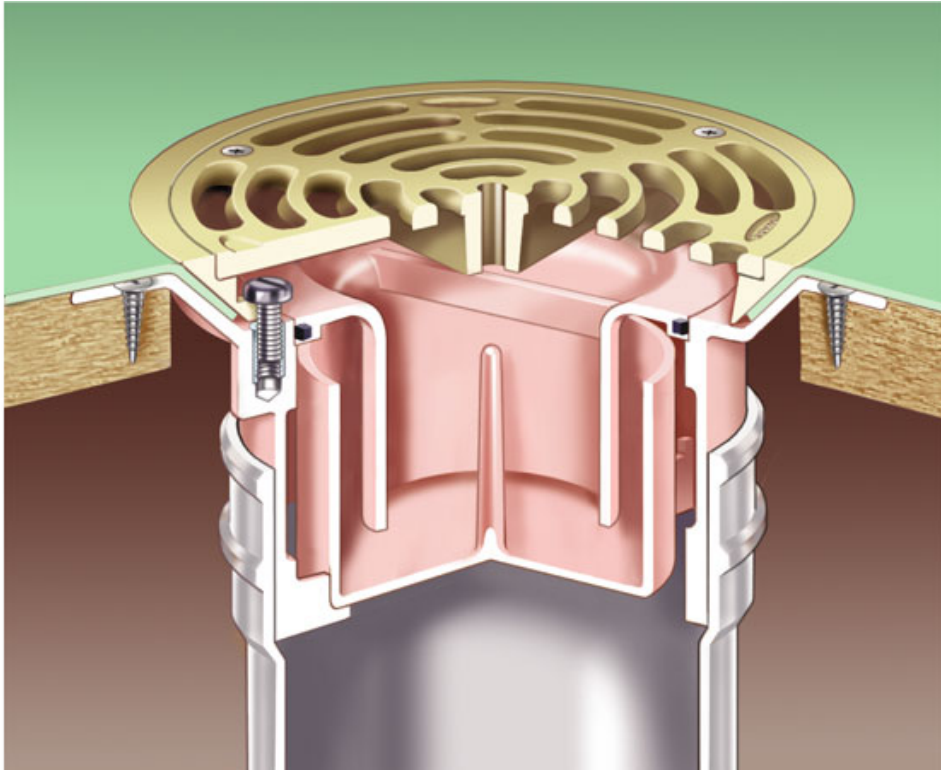

Typical Installation for GV6103:

Note: This illustration may show a similar Wade Product - it is intended to show the general installation type only.

Dimensioned Section for GV6103: